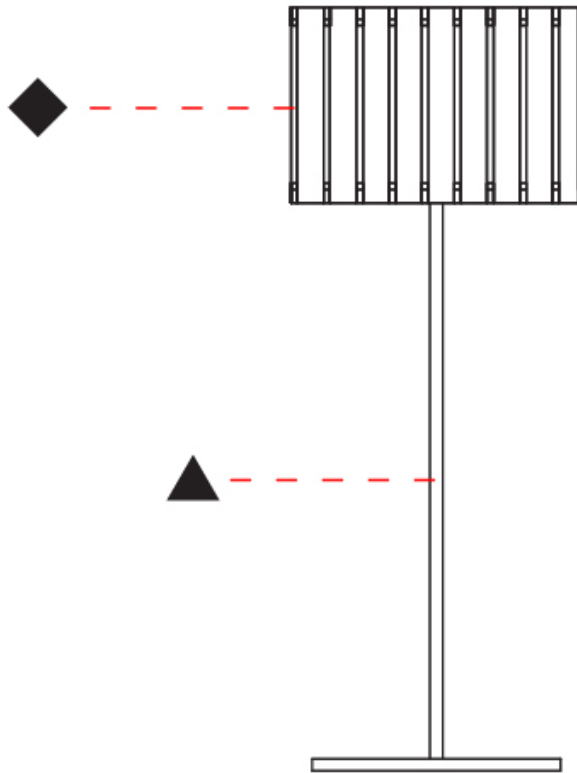

LUZ OCULTA WOOD PORTABLE

D54038-

PROJECT

TYPE

SPECIFIER

QUANTITY

DATE