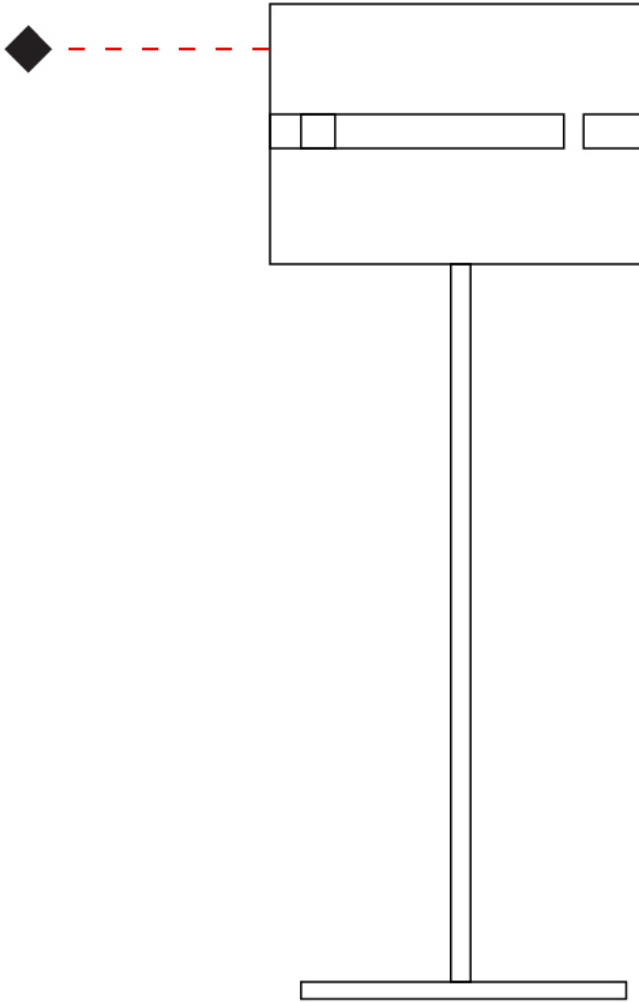

LUZ OCULTA METAL PORTABLE

D54025-

PROJECT

TYPE

SPECIFIER

QUANTITY

DATE

D