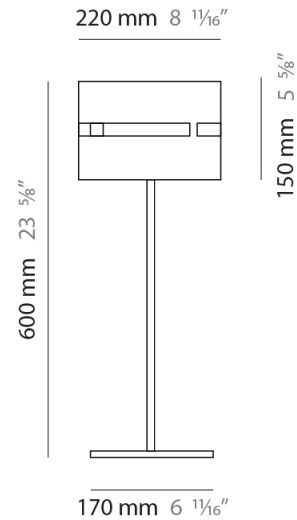

PROJECT	_____
TYPE	_____
SPECIFIER	_____
QUANTITY	_____
DATE	_____

LUZ OCULTA METAL PORTABLE

D54025-

base number   Finish
Options

1. To build a product code in our configurator select the specify button on the base model # product page
2. To build a manual product code on this datasheet choose from the options listed below in blue font and add the suffix to the base model #

GENERAL

Series: Luz Oculta
Subseries: Luz Oculta Metal
Partner: Fambuena
Division: Design
Installation: Portable
Product Type: Table
Mounting Location: Table
Light Distribution: Direct / Indirect

PHYSICAL

Shape: Cylinder
Diameter (mm): 220
Diameter (in): 8 ¹/₁₆
Height (mm): 600
Height (in): 23 ⁵/₈
Fixture Finish: [BRA](#) / [BRZ](#) / [ABR](#)
Fixture Material: Metal
Upon Request: Bolt Down

ELECTRICAL

Number of Lamps: 1
Lamp Type: LED Retrofit
Lamp Shape: B10
Bulb Included: Bulb Not Included
Max. Wattage Per Lamp (W): 4
Lamp Base: E12
Input Voltage (V): 120

LED

OPTICAL

RATINGS AND CERTIFICATIONS

Certified By: Certified for North American Standards
IP rating: IP20