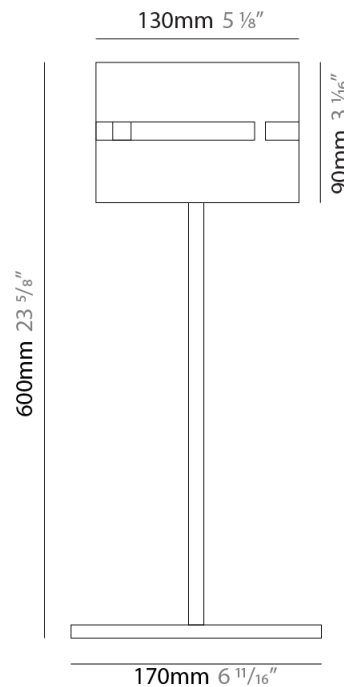

PROJECT _____
TYPE _____
SPECIFIER _____
QUANTITY _____
DATE _____

LUZ OCULTA METAL PORTABLE

D54026-

base number _____
Finish _____
Options _____

1. To build a product code in our configurator select the specify button on the base model # product page
2. To build a manual product code on this datasheet choose from the options listed below in blue font and add the suffix to the base model #

GENERAL

Series: Luz Oculta _____
Subseries: Luz Oculta Metal _____
Partner: Fambuena _____
Division: Design _____
Installation: Portable _____
Product Type: Table _____
Mounting Location: Table _____
Light Distribution: Direct / Indirect _____

PHYSICAL

Shape: Cylinder _____
Diameter (mm): 120 _____
Diameter (in): 4 ³/₄ _____
Height (mm): 500 _____
Height (in): 19 ¹¹/₁₆ _____
Fixture Finish: [BRA](#) / [BRZ](#) / [ABR](#) _____
Fixture Material: Metal _____
Upon Request: Bolt Down _____

ELECTRICAL

Number of Lamps: 1 _____
Lamp Type: LED Retrofit _____
Lamp Shape: T4 _____
Bulb Included: Bulb Not Included _____
Max. Wattage Per Lamp (W): 5 _____
Lamp Base: G9 _____
Input Voltage (V): 120 _____

LED

OPTICAL

RATINGS AND CERTIFICATIONS

Certified By: Certified for North American Standards _____
IP rating: IP20 _____