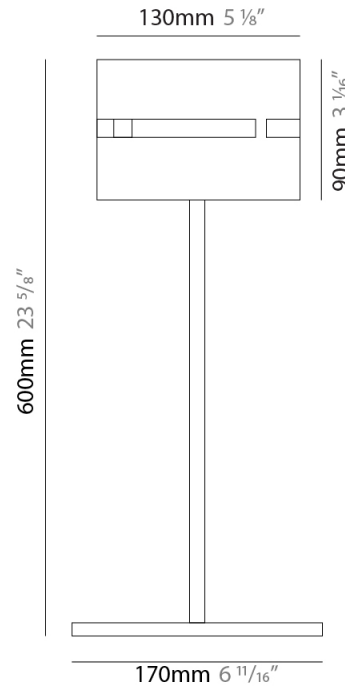

LUZ OCULTA PORTABLE

D54026- : D54026-BRZ

base number

1. To build a product code in our configurator select the specify button on the base model # product page
2. To build a manual product code on this datasheet choose from the options listed below in blue font and add the suffix to the base model #

GENERAL

Series: Luz Oculta
Partner: Fambuena
Division: Design
Installation: Portable
Product Type: Table
Mounting Location: Table
Light Distribution: Direct / Indirect

PHYSICAL

Shape: Cylinder
Diameter (mm): 130
Diameter (in): 5 1/8
Height (mm): 600
Height (in): 23 5/8
Fixture Material: Metal

ELECTRICAL

Lamp Type: LED Retrofit
Max. Wattage Per Lamp (W): 5

LED

OPTICAL

RATINGS AND CERTIFICATIONS

Certified By: Certified for North American Standards
IP rating: IP20

PROJECT	
TYPE	
SPECIFIER	
QUANTITY	
DATE