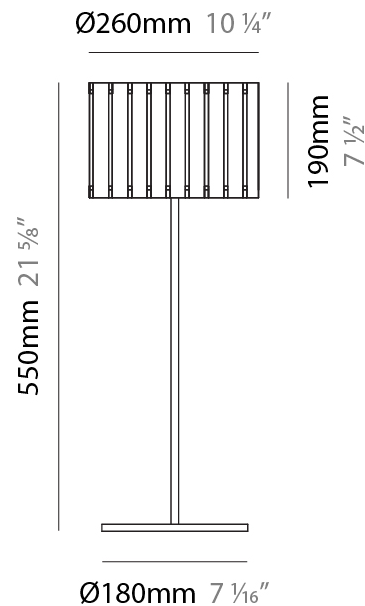

LUZ OCULTA WOOD PORTABLE

D54038-

base number   Finish Options   -   Finish Options

1. To build a product code in our configurator select the specify button on the base model # product page
2. To build a manual product code on this datasheet choose from the options listed below in blue font and add the suffix to the base model #

GENERAL

Series: Luz Oculta
Subseries: Luz Oculta Wood
Partner: Fambuena
Division: Design
Installation: Portable
Product Type: Table
Mounting Location: Table
Light Distribution: Direct / Indirect

PHYSICAL

Shape: Cylinder
Diameter (mm): 260
Diameter (in): 10 ¼
Height (mm): 550
Height (in): 21 ⅝
Fixture Finish: [DOW / NAT](#)
Holder Finish: BRA / BRZ
Fixture Material: Metal / Wood
Primary Material: Wood
Upon Request: Bolt Down

ELECTRICAL

Number of Lamps: 1
Lamp Type: LED Retrofit
Lamp Shape: B10
Bulb Included: Bulb Not Included
Max. Wattage Per Lamp (W): 4
Lamp Base: E12
Input Voltage (V): 120

LED

OPTICAL

RATINGS AND CERTIFICATIONS

Certified By: Certified for North American Standards
IP rating: IP20